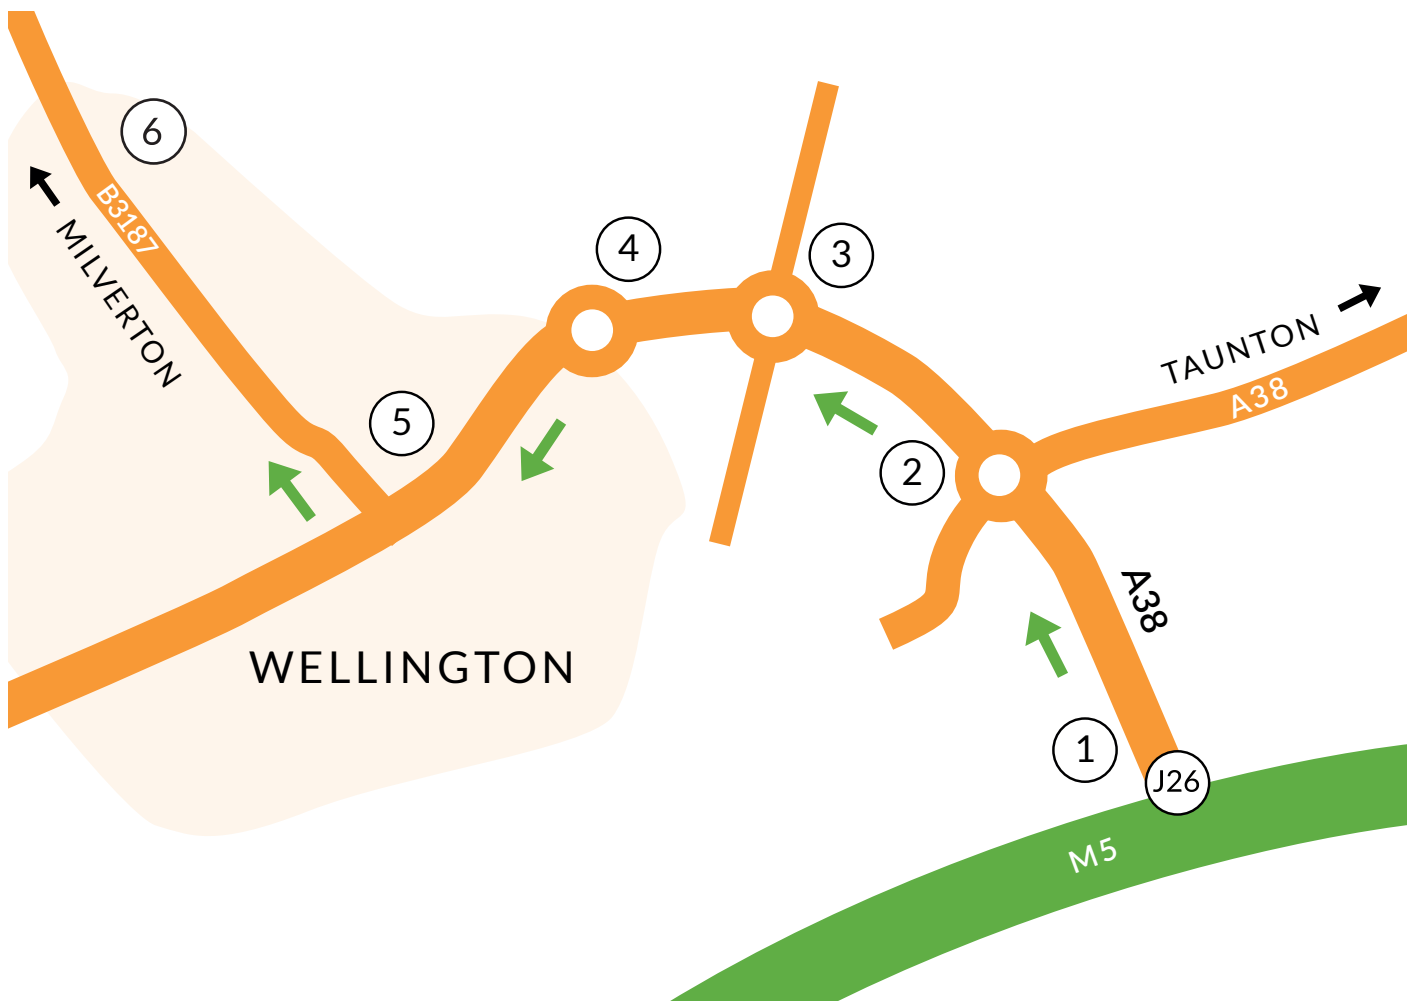

Directions for delivery vehicles/lorries to Lowmoor Industrial Estate

Tonedale, Wellington TA21 0AZ

If you are travelling via the M5, the simplest way to find us is:

- 1 Leave the M5 at junction 26 (Wellington)
- 2 At the roundabout, follow signs to Wellington
- 3 After half a mile you will reach a roundabout - take the second exit (Wellington)
- 4 After half a mile you will reach another roundabout - again take the second exit (Wellington)
- 5 At the second set of traffic lights in Wellington, turn right onto North Street - the B3187 (signposted to Milverton)
- 6 After approximately one mile, you will see the entrance to the Lowmoor Industrial Estate on your right hand side
- 7 Our warehouse is the fourth building on the right hand side after 350m

If you have any problems finding us please call +44(0)1823 401 205